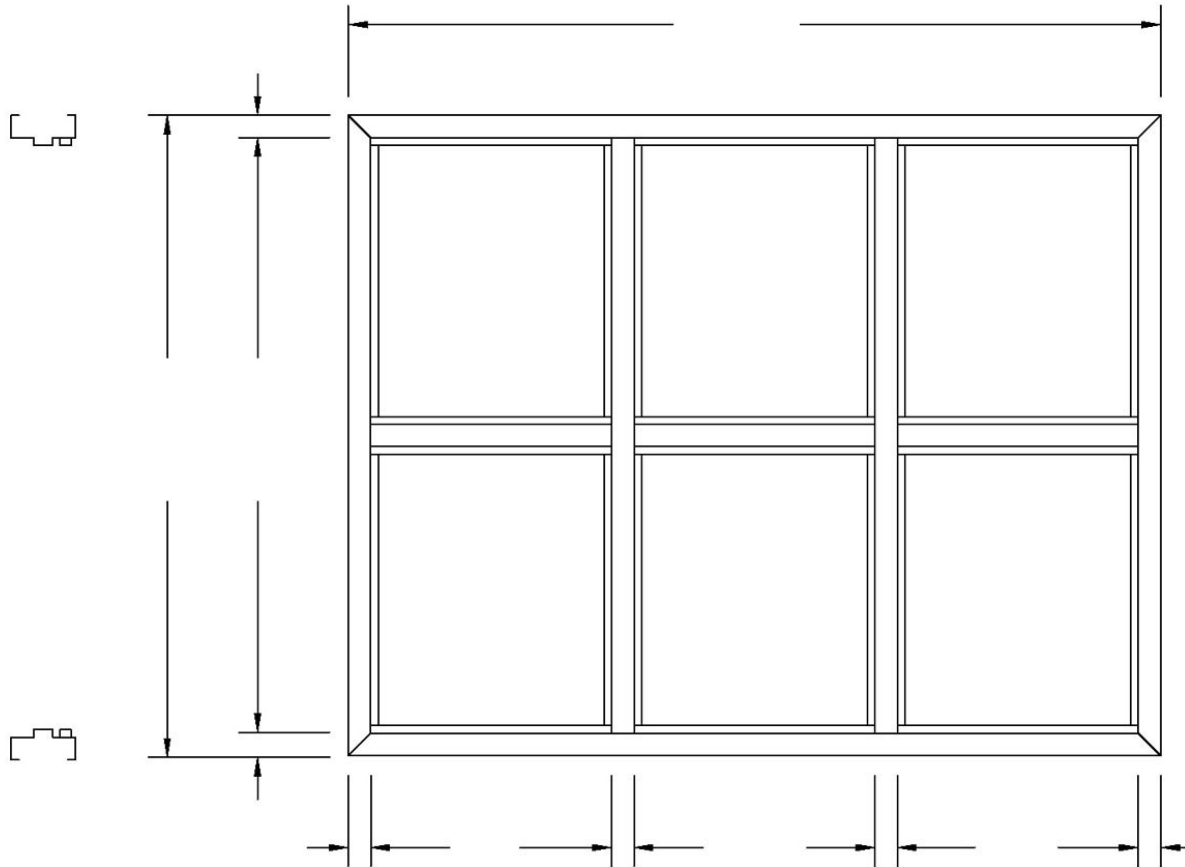

STEEL DOR
800-848-3677

6-Lite Borrowed Lite

Bead Notes

5/8" Other: _____

Glass Thickness: _____

Wide Side

Naarrow Side

Draw in Swing of Door