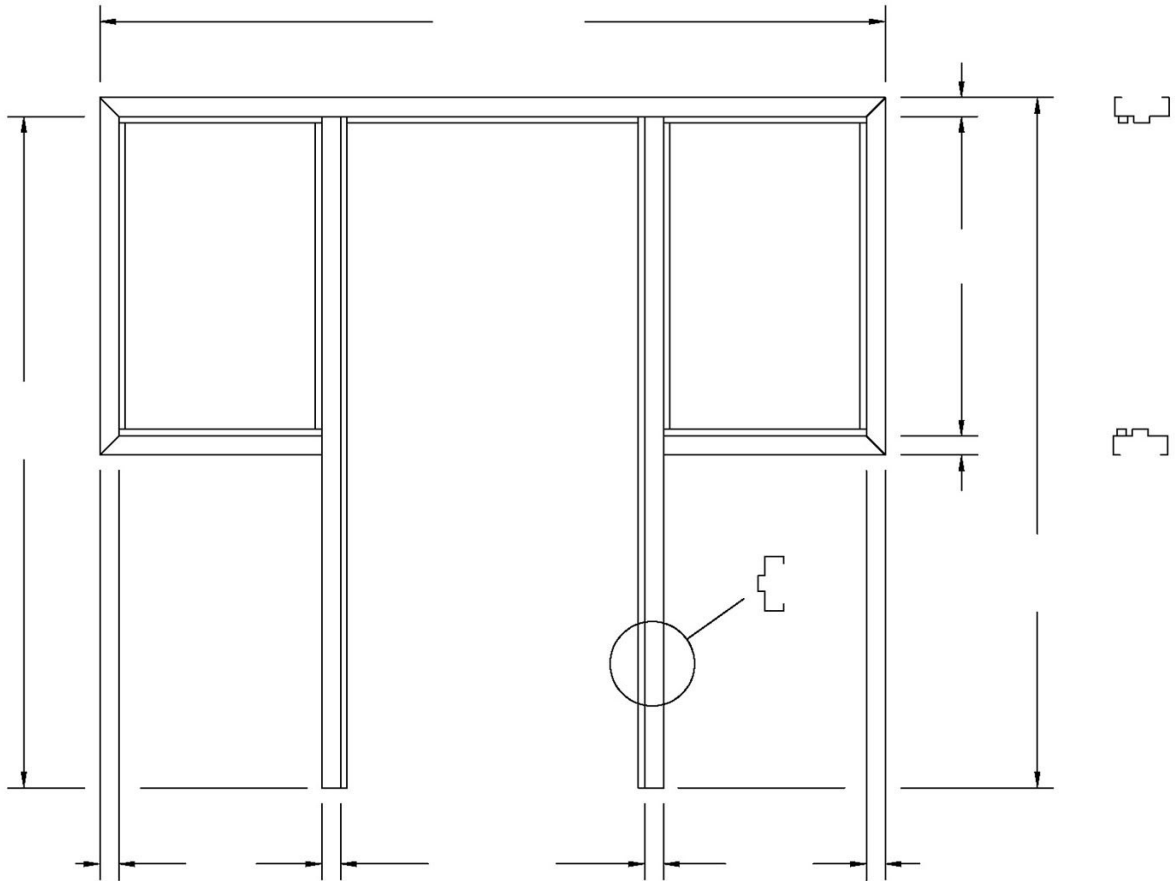

# Double Half Side Lite

**Bead Notes**

5/8"  Other: \_\_\_\_\_

Glass Thickness: \_\_\_\_\_

Door Side

Opposite Door Side

**Draw in Swing of Door**

**Line #** \_\_\_\_\_