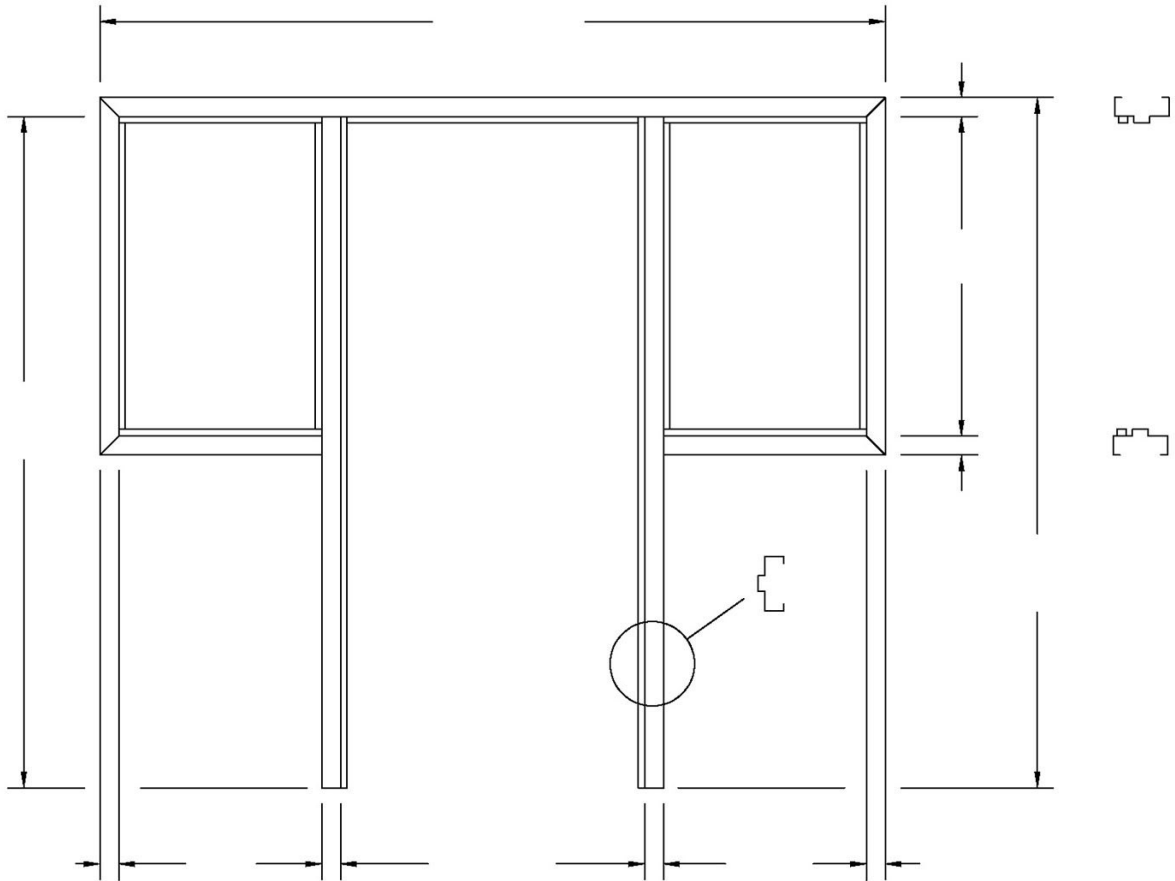

Double Half Side Lite

Bead Notes

5/8" Other: _____

Glass Thickness: _____

Door Side

Opposite Door Side

Draw in Swing of Door

Line # _____