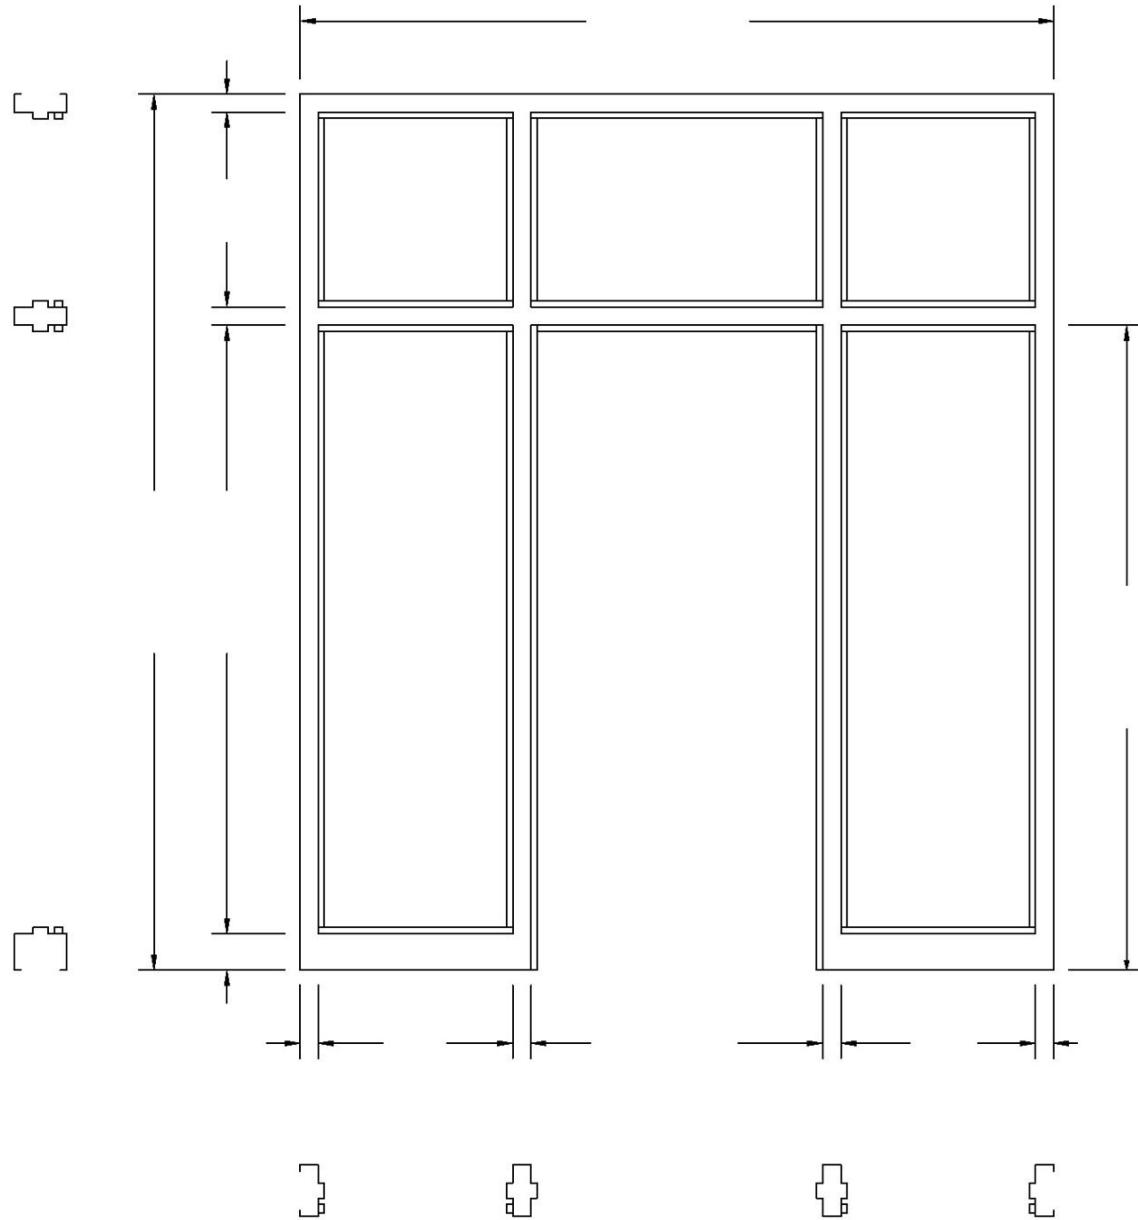

Double Transom Side Lite

Bead Notes

5/8" Other: _____

Glass Thickness: _____

Door Side

Opposite Door Side

Draw in Swing of Door

Line # _____