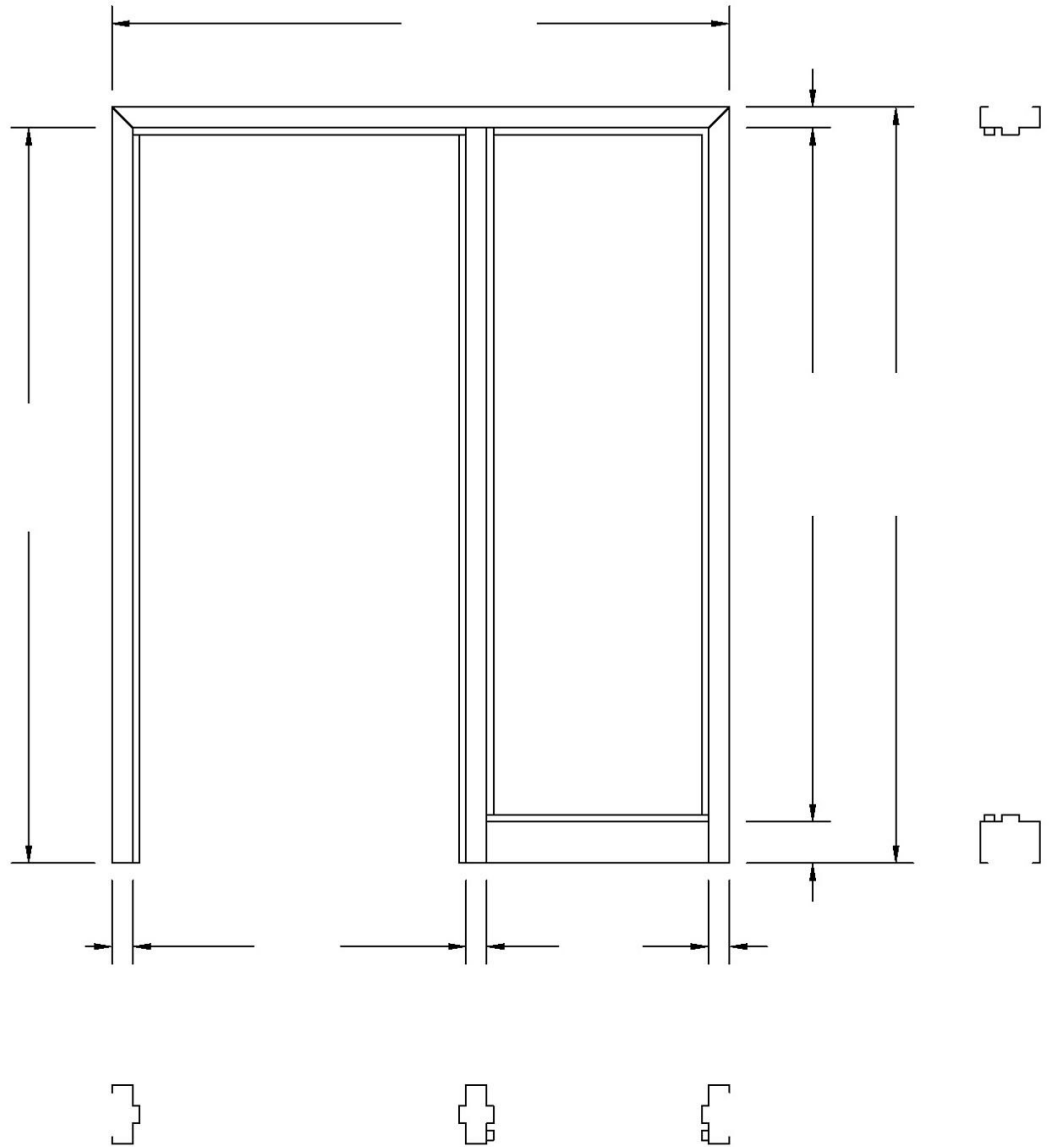

# Side Lite - Left

**Bead Notes**

5/8"  Other: \_\_\_\_\_

Glass Thickness: \_\_\_\_\_

Door Side

Opposite Door Side

**Draw in Swing of Door**

Line # \_\_\_\_\_