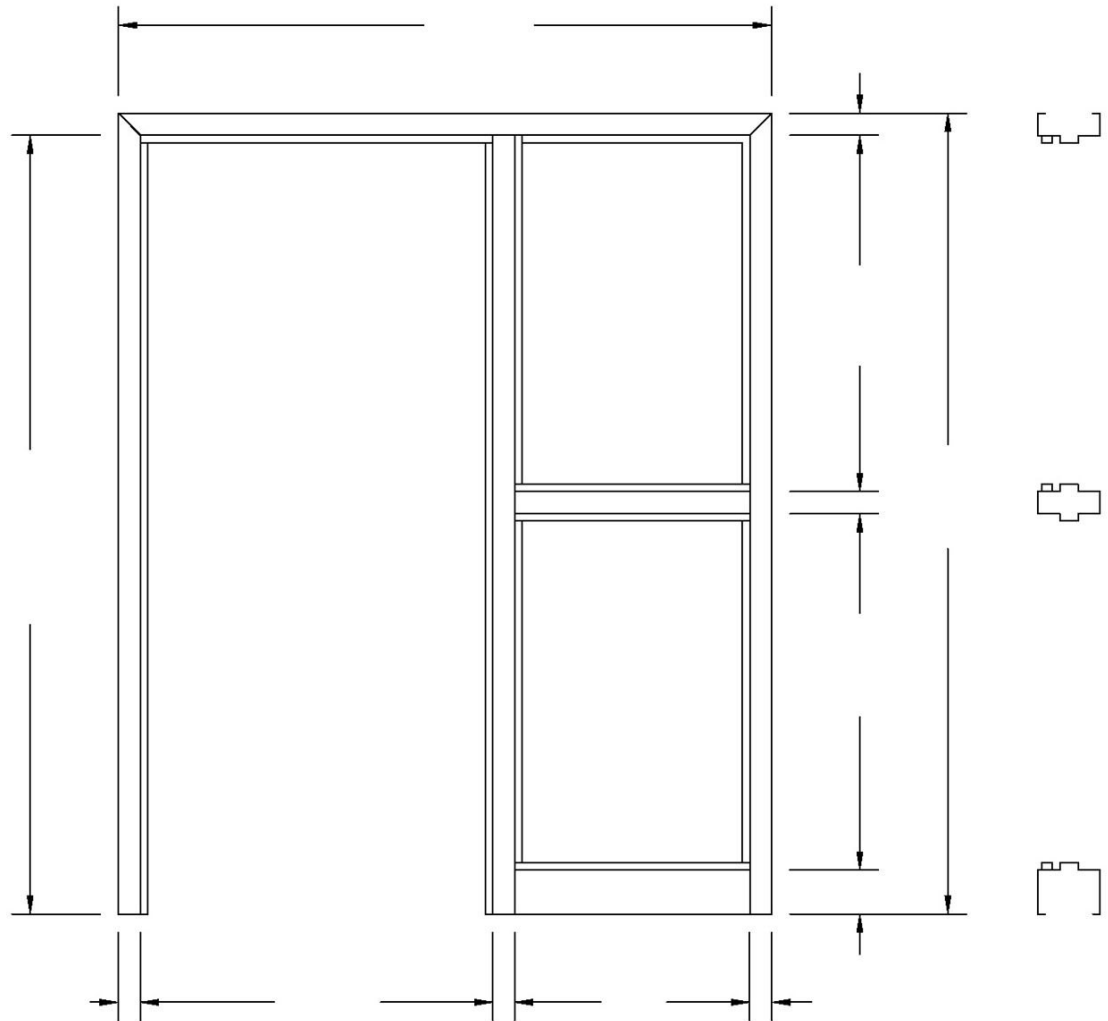

Side Lite with Mullion - Left

Bead Notes

5/8" Other: _____

Glass Thickness: _____

Door Side

Opposite Door Side

Draw in Swing of Door

Line # _____