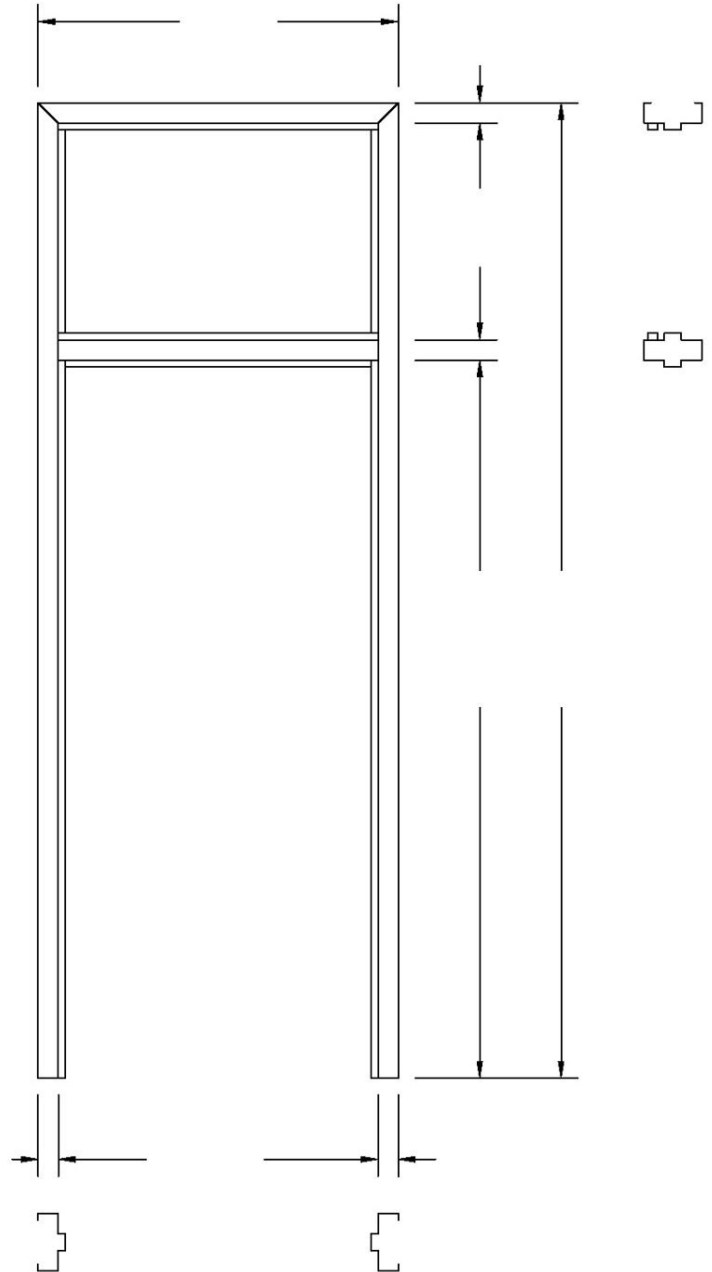

Transom Frame

Bead Notes

5/8" Other: _____

Glass Thickness: _____

Door Side

Opposite Door Side

Line # _____