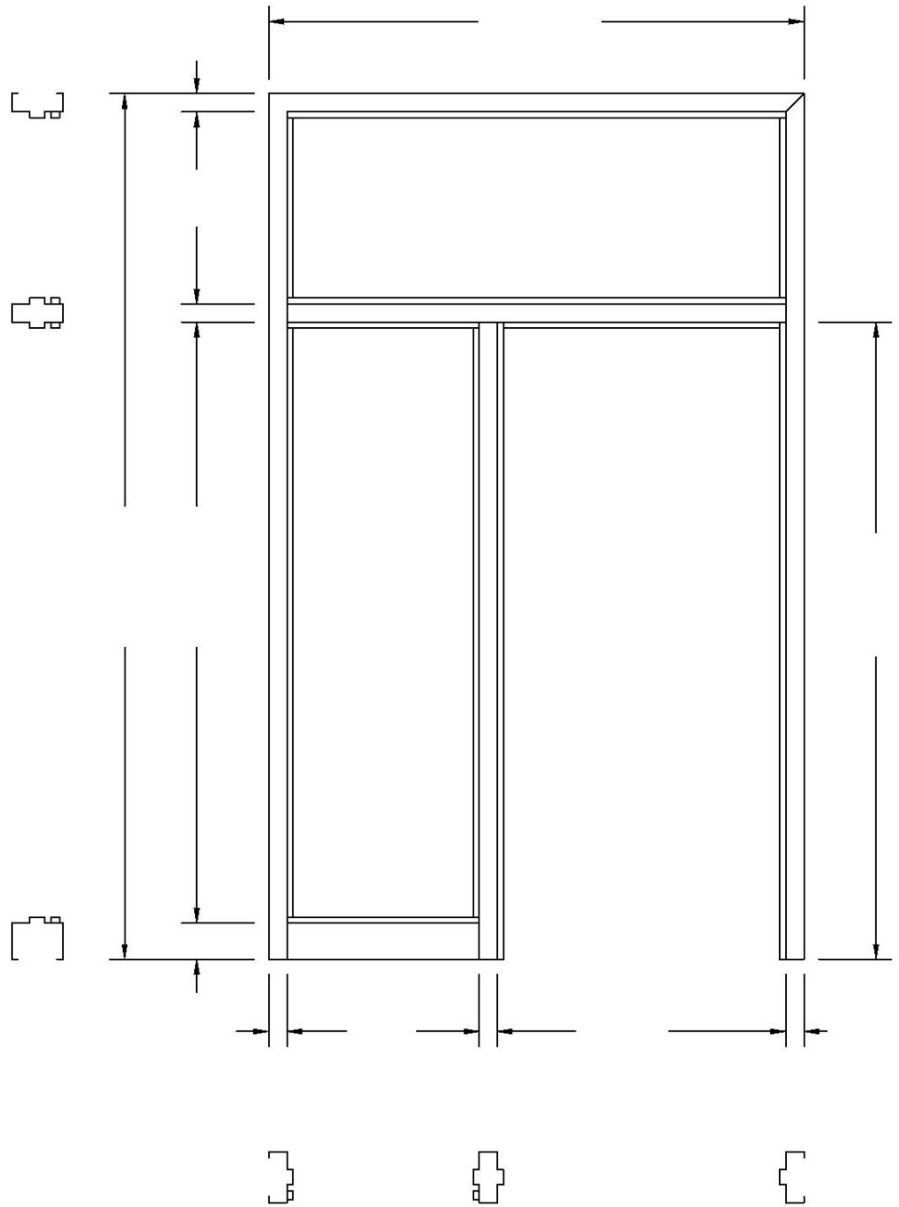

Transom Side Lite - Right

Bead Notes

5/8" Other: _____

Glass Thickness: _____

Door Side

Opposite Door Side

Draw in Swing of Door

Line # _____