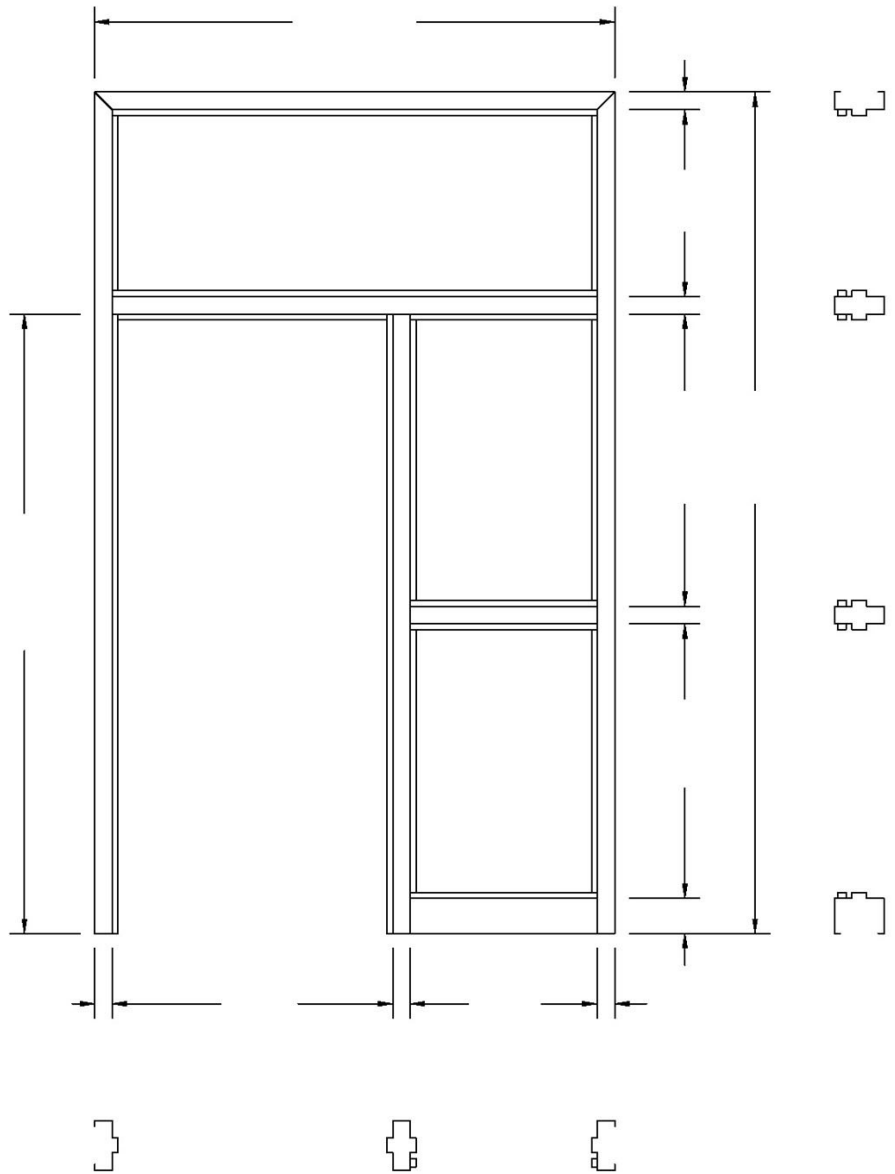

Transom Side Lite with Mullion - Left

Draw in Swing of Door

Bead Notes	
5/8" <input type="checkbox"/>	Other: _____
Glass Thickness: _____	
<input type="checkbox"/>	Door Side
<input type="checkbox"/>	Opposite Door Side